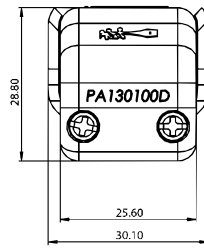

Down (& Up) Angled Rewirable IEC Lock+ Appliance Outlet (Black)