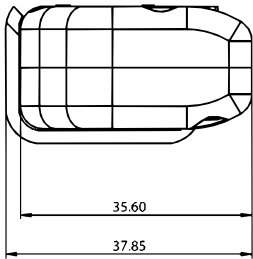

Right (& Left) Angled Rewirable IEC Lock+ Appliance Outlet