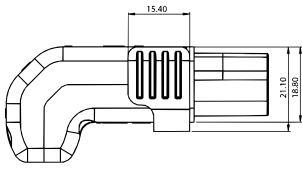

Down (& Up) Angled Rewirable IEC Lock+ Appliance Outlet (Black)