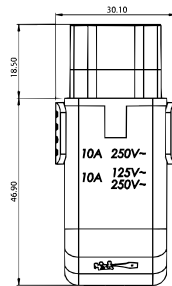

Down (& Up) Angled Rewirable IEC Lock+ Appliance Outlet (Black)