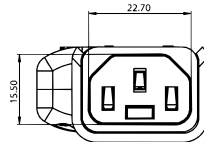

Right (& Left) Angled Rewirable IEC Lock+ Appliance Outlet