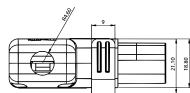

Right (& Left) Angled Rewirable IEC Lock+ Appliance Outlet