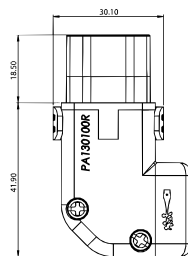

Right (& Left) Angled Rewirable IEC Lock+ Appliance Outlet