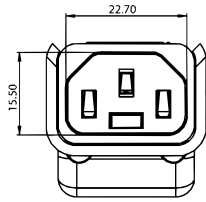

Down (& Up) Angled Rewirable IEC Lock+ Appliance Outlet (Black)