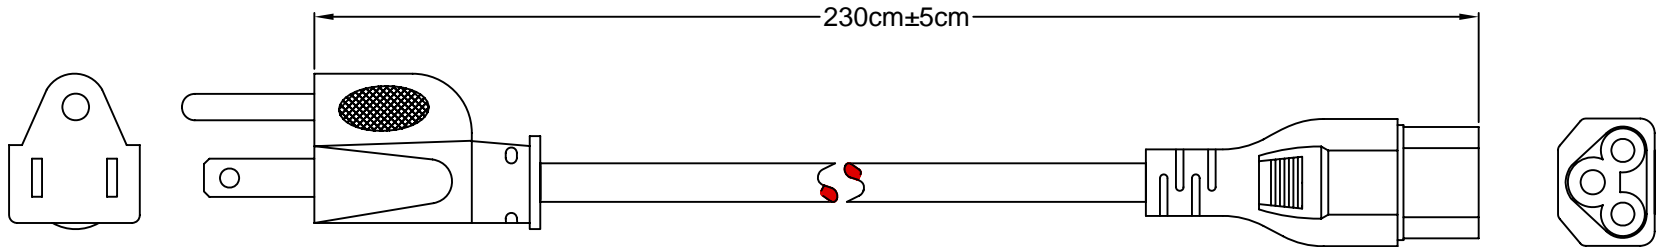

7A 125V

BLACK

NOTES:

1. Actual plug & connector (design & shape) may differ from drawing.

NEMA 5-15P
COLOR: BLACKIEC 60320 C5
COLOR: BLACK

HANKING DETAIL

RoHS
COMPLIANT

REVISIONS

PART #: 10090

SHEET
1 of 1SIZE: A
SCALE: NTSALL DIMENSIONS FOR REFERENCE ONLY
DIMENSIONS ARE IN MILLIMETERS

REV: C