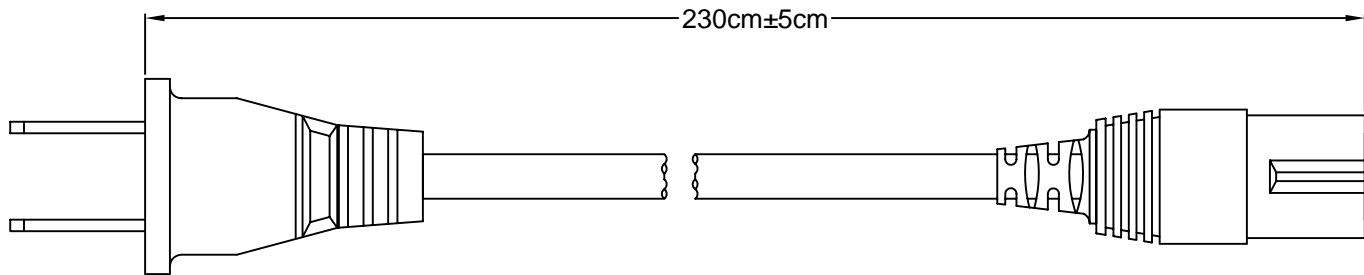

6

5

4

3

2

1

CABLE SPECIFICATIONS

DESCRIPTION	COLOR CODE	-	OVERALL RATING	COLOR	APPROVAL
18/2 SPT-1, VW-1, 105°C NON-INTEGRAL	NORTH AMERICAN	-	10A 125V	BLACK	OR

NOTES:

1. Actual plug & connector (design & shape) may differ from drawing.

NEMA 1-15P
COLOR: BLACK

IEC 60320 C7
COLOR: BLACK

HANKING DETAIL

**RoHS
COMPLIANT**

REVISIONS

REV	DATE	CHANGE	CHNG		CHKD		APPR	
			JJ	PB	GQ	PB	TD	PB
A	05/01/00	CHNG TO NON-INTGL CBL						
B	8/6/01	ADD APPROVALS						
C	12/14/01	UPDATED / REVISED						
D	8/25/02	CHNG. CORD TEMP. TO 105°C						
E	2/23/06	CURRENT RATING WAS 2.5A						

PART: AMERICAN CORD SET; 230cm LONG
 NEMA 1-15P TO IEC 60320 C7

10092

SIZE: A SCALE: NTS

ALL DIMENSIONS FOR REFERENCE ONLY
 DIMENSIONS ARE IN MILLIMETERS

SHEET 1 of 1
 REV: E