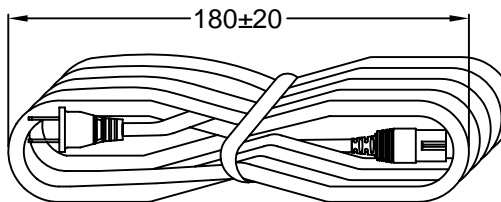

6

5

4

3

2

1

CABLE SPECIFICATIONS

DESCRIPTION	COLOR CODE	-	OVERALL RATING	COLOR	APPROVAL
18/2 SPT-1, VW-1, 105°C NON-INTEGRAL	NORTH AMERICAN	-	10A 125V	BLACK	OR

NOTES:

1. Actual plug & connector (design & shape) may differ from drawing.

NEMA 1-15P
COLOR: BLACK

IEC 60320 C7
COLOR: BLACK

HANKING DETAIL

**RoHS
COMPLIANT**

REVISIONS

REV	DATE	CHANGE	CHNG		CHKD		APPR	
			JJ	PB	GQ	PB	TD	PB
A	05/01/00	CHNG TO NON-INTGL CBL						
B	8/6/01	ADD APPROVALS						
C	12/14/01	UPDATED / REVISED						
D	8/25/02	CHNG. CORD TEMP. TO 105°C						
E	2/23/06	CURRENT RATING WAS 2.5A						

TOLERANCE IN MM UNLESS OTHERWISE SPECIFIED > 1000 ± 50 <= 1000 ± 30 STRIPPED LENGTH ± 2	
DRAWN BY: BP	DATE: 4/25/00
CHECK BY: JJ	DATE: 4/25/00
APPR BY: TD	DATE: 4/25/00

Power Dynamics, Inc.
 Phone: 973-560-0019 Whippany, New Jersey Fax: 973-560-0076

PART: AMERICAN CORD SET; 230cm LONG
 NEMA 1-15P TO IEC 60320 C7

10092

SIZE: A SCALE: NTS

ALL DIMENSIONS FOR REFERENCE ONLY
 DIMENSIONS ARE IN MILLIMETERS

SHEET 1 of 1
 REV: E