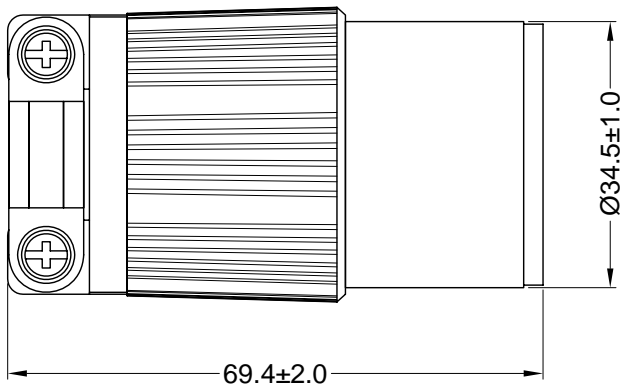

6

5

4

3

2

1

MATERIAL:

Housing & Cord Clamp: Nylon, color black / white

Contact Holder: Polycarbonate

Contacts: Brass

ELECTRICAL SPECIFICATIONS:

Rated current: 15A

Rated voltage: 125VAC

APPROVALS:  **UL** _{US}
LISTED

**RoHS
COMPLIANT**

REV	DATE	CHANGE	CHK	CHK	APPR

PART: NEMA L5-15R CORD CONNECTOR
15A 125VAC; ASSEMBLY TYPE

PART #: PD-L515C-B		SHEET 1 of 1
SIZE: A	ALL DIMENSIONS FOR REFERENCE ONLY DIMENSIONS ARE IN MILLIMETERS	REV:
SCALE: NTS		

6

5

4

3

2

1