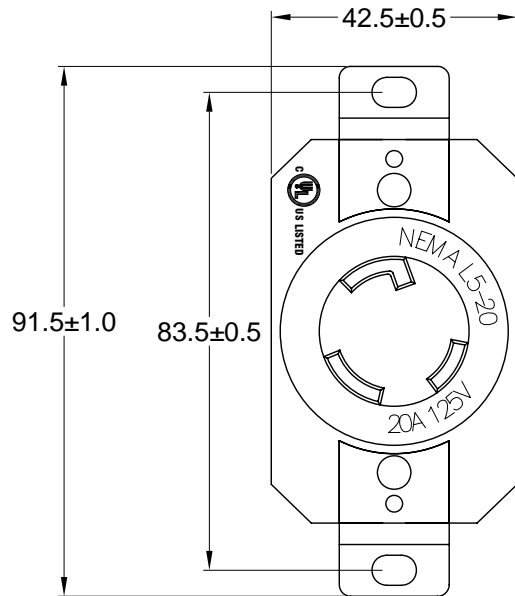

Bracket: Brass

Contacts: Brass

ELECTRICAL SPECIFICATIONS:

Rated current: 20A

Rated voltage: 125VAC

APPROVALS:

**RoHS
COMPLIANT**

REV	DATE	CHANGE	CHKG	CHECK	APPR

TOLERANCE UNLESS OTHERWISE SPECIFIED	
X	± 1
X.X	± 0.4
X.XX	± 0.13

Power Dynamics, Inc.
 Phone: 973 560-0019 Whippany, New Jersey Fax: 973 560-0076
 PART: NEMA L5-20R LOCKING RECEPTACLE

DRAWN BY	PB	DATE:	12/13/10
CHECK BY		DATE:	
APPR BY		DATE:	

PART #: PD-L520R-B		SHEET 1 of 1
SIZE: A	ALL DIMENSIONS FOR REFERENCE ONLY DIMENSIONS ARE IN MILLIMETERS	REV:
SCALE: NTS		

6

5

4

3

2

1