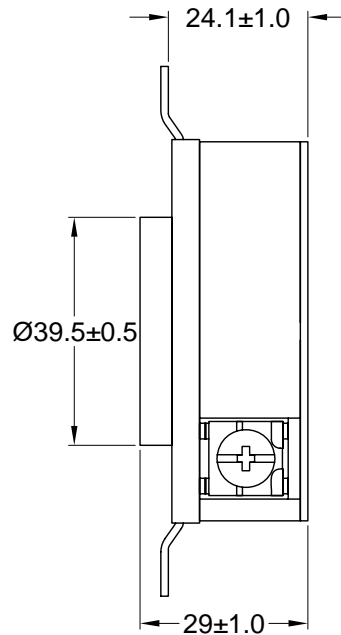

Bracket: Brass

Contacts: Brass

ELECTRICAL SPECIFICATIONS:

Rated current: 20A

Rated voltage: 125VAC

APPROVALS:

**RoHS
COMPLIANT**

REV	DATE	CHANGE	CHKG	CHECK	APPR

TOLERANCE UNLESS OTHERWISE SPECIFIED	
X	± 1
X.X	± 0.4
X.XX	± 0.13

Power Dynamics, Inc.
 Phone: 973 560-0019 Whippany, New Jersey Fax: 973 560-0076
 PART: NEMA L5-20R LOCKING RECEPTACLE

DRAWN BY	PB	DATE:	12/13/10
CHECK BY		DATE:	
APPR BY		DATE:	

PART #: PD-L520R-B		SHEET 1 of 1
SIZE: A	ALL DIMENSIONS FOR REFERENCE ONLY DIMENSIONS ARE IN MILLIMETERS	REV:
SCALE: NTS		

6

5

4

3

2

1