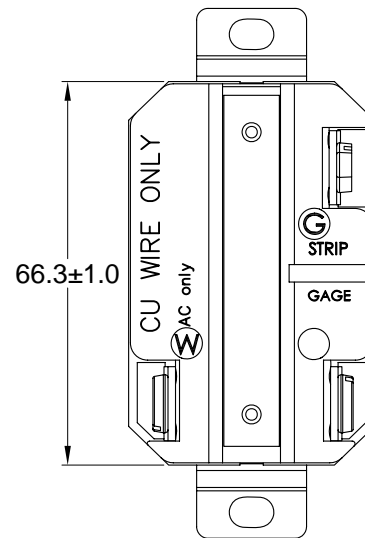

Bracket: Brass

Contacts: Brass

ELECTRICAL SPECIFICATIONS:

Rated current: 20A

Rated voltage: 125VAC

APPROVALS:

**RoHS
COMPLIANT**

REV	DATE	CHANGE	CHKG	CHECK	APPR

TOLERANCE UNLESS OTHERWISE SPECIFIED	
X	± 1
X.X	± 0.4
X.XX	± 0.13

Power Dynamics, Inc.
 Phone: 973 560-0019 Whippany, New Jersey Fax: 973 560-0076
 PART: NEMA L5-20R LOCKING RECEPTACLE

DRAWN BY	PB	DATE:	12/13/10
CHECK BY		DATE:	
APPR BY		DATE:	

PART #: PD-L520R-B		SHEET 1 of 1
SIZE: A	ALL DIMENSIONS FOR REFERENCE ONLY DIMENSIONS ARE IN MILLIMETERS	REV:
SCALE: NTS		

6

5

4

3

2

1