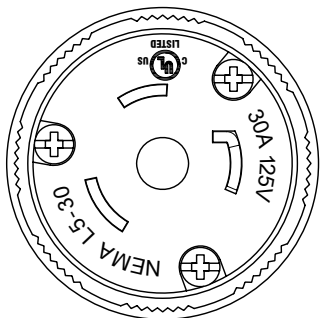

6

5

4

3

2

1

**MATERIAL:**

Housing & Cord Clamp: Nylon, color black  
Blade Holder & Terminal Retainer: Polycarbonate  
Blades: Brass

**ELECTRICAL SPECIFICATIONS:**

Rated current: 30A  
Rated voltage: 125VAC

APPROVALS: 

**RoHS  
COMPLIANT**

REVISIONS
CHANGE
CHKG
CHECK
APPR
REV
DATE

TOLERANCE UNLESS OTHERWISE SPECIFIED	
X	± 1
X.X	± 0.4
X.XX	± 0.13

**Power Dynamics, Inc.**  
 Phone: 973 560-0019 Whippany, New Jersey Fax: 973 560-0076  
 PART: NEMA L5-30P PLUG; 30A 125VAC  
 ASSEMBLY TYPE

DRAWN BY	PB	DATE:	5/7/10
CHECK BY		DATE:	
APPR BY		DATE:	

PART #: PD-L530P-B		SHEET 1 of 1
SIZE: A	ALL DIMENSIONS FOR REFERENCE ONLY DIMENSIONS ARE IN MILLIMETERS	REV:
SCALE: NTS		