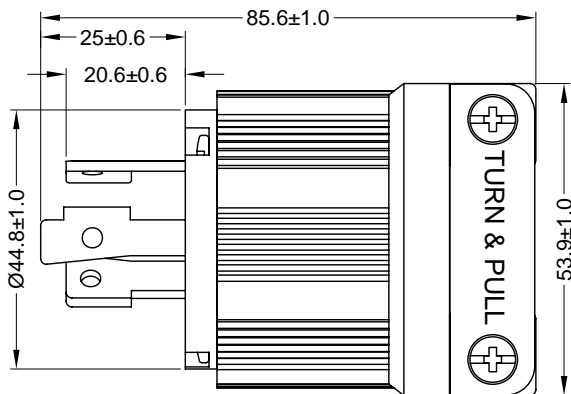

6

5

4

3

2

1

**MATERIAL:**

Housing & Cord Clamp: Nylon, color black  
Blade Holder & Terminal Retainer: Polycarbonate  
Blades: Brass

**ELECTRICAL SPECIFICATIONS:**

Rated current: 30A  
Rated voltage: 125VAC

APPROVALS: 

**RoHS  
COMPLIANT**

REVISIONS
CHANGE
CHKG
CHECK
APPR
REV
DATE

TOLERANCE UNLESS OTHERWISE SPECIFIED	
X	± 1
X.X	± 0.4
X.XX	± 0.13

**Power Dynamics, Inc.**  
 Phone: 973 560-0019 Whippany, New Jersey Fax: 973 560-0076  
 PART: NEMA L5-30P PLUG; 30A 125VAC  
 ASSEMBLY TYPE

DRAWN BY	PB	DATE:	5/7/10
CHECK BY		DATE:	
APPR BY		DATE:	

PART #: PD-L530P-B		SHEET 1 of 1
SIZE: A	ALL DIMENSIONS FOR REFERENCE ONLY DIMENSIONS ARE IN MILLIMETERS	REV:
SCALE: NTS		