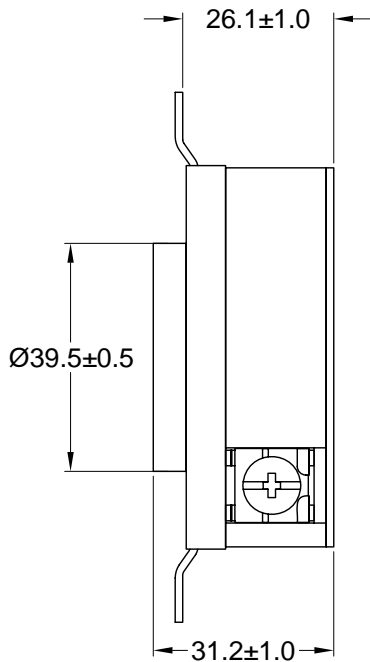

Bracket: Brass

Contacts: Brass

**ELECTRICAL SPECIFICATIONS:**

Rated current: 30A

Rated voltage: 125VAC

**APPROVALS:**

**RoHS  
COMPLIANT**

REV	DATE	CHANGE	CHKG	CHECK	APPR

TOLERANCE UNLESS OTHERWISE SPECIFIED	
X	± 1
X.X	± 0.4
X.XX	± 0.13
DRAWN BY	PB
CHECK BY	
APPR BY	
DATE:	12/13/10
DATE:	
DATE:	

<b>Power Dynamics, Inc.</b>		
Phone: 973 560-0019 Whippany, New Jersey Fax: 973 560-0076		
PART: NEMA L5-30R LOCKING RECEPTACLE		
-		
PART #: PD-L530R-B		SHEET 1 of 1
SIZE: A	ALL DIMENSIONS FOR REFERENCE ONLY	
SCALE: NTS	DIMENSIONS ARE IN MILLIMETERS	
REV:		

6

5

4

3

2

1