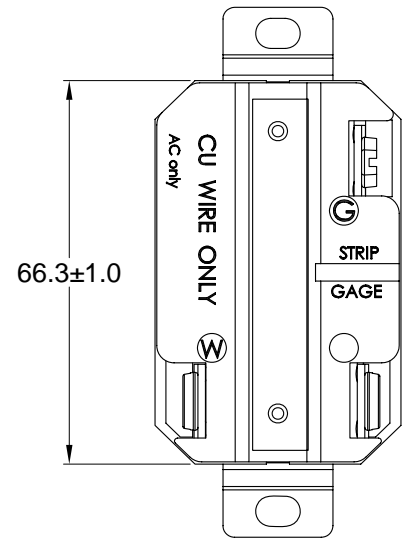

Bracket: Brass

Contacts: Brass

**ELECTRICAL SPECIFICATIONS:**

Rated current: 30A

Rated voltage: 125VAC

**APPROVALS:**

**RoHS  
COMPLIANT**

REV	DATE	CHANGE	CHKG	CHECK	APPR

TOLERANCE UNLESS OTHERWISE SPECIFIED	
X	± 1
X.X	± 0.4
X.XX	± 0.13
DRAWN BY	PB
CHECK BY	
APPR BY	
DATE:	12/13/10
DATE:	
DATE:	

<b>Power Dynamics, Inc.</b>		
Phone: 973 560-0019 Whippany, New Jersey Fax: 973 560-0076		
PART: NEMA L5-30R LOCKING RECEPTACLE		
-		
PART #: PD-L530R-B		SHEET 1 of 1
SIZE: A	ALL DIMENSIONS FOR REFERENCE ONLY	
SCALE: NTS	DIMENSIONS ARE IN MILLIMETERS	
REV:		