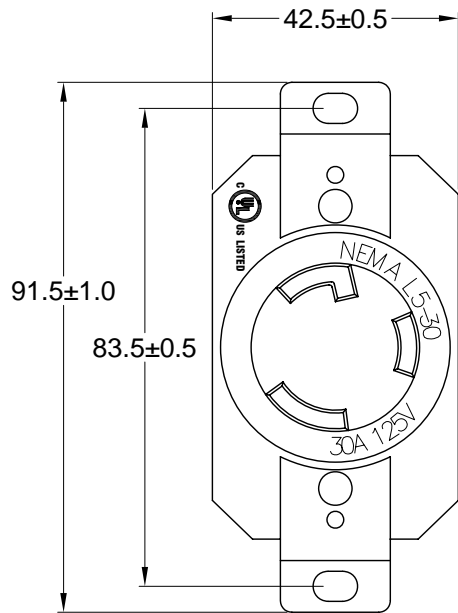

Bracket: Brass

Contacts: Brass

**ELECTRICAL SPECIFICATIONS:**

Rated current: 30A

Rated voltage: 125VAC

**APPROVALS:**

**RoHS  
COMPLIANT**

REV	DATE	CHANGE	CHKG	CHECK	APPR

TOLERANCE UNLESS OTHERWISE SPECIFIED	
X	± 1
X.X	± 0.4
X.XX	± 0.13
DRAWN BY	PB
CHECK BY	
APPR BY	
DATE:	12/13/10
DATE:	
DATE:	

<b>Power Dynamics, Inc.</b>		
Phone: 973 560-0019 Whippany, New Jersey Fax: 973 560-0076		
PART: NEMA L5-30R LOCKING RECEPTACLE		
-		
PART #: PD-L530R-B		SHEET 1 of 1
SIZE: A	ALL DIMENSIONS FOR REFERENCE ONLY	
SCALE: NTS	DIMENSIONS ARE IN MILLIMETERS	
REV:		