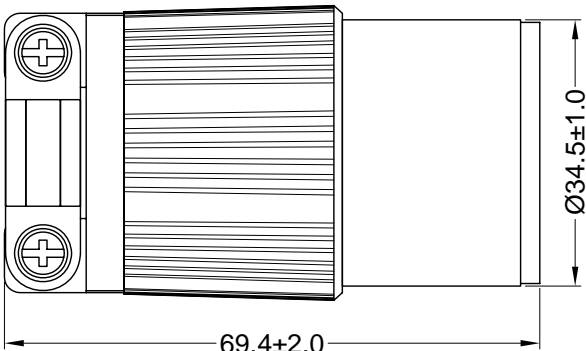

6

5

4

3

2

1

MATERIAL:

Housing & Cord Clamp: Nylon, color black / white

Contact Holder: Polycarbonate

Contacts: Brass

ELECTRICAL SPECIFICATIONS:

Rated current: 15A

Rated voltage: 250VAC

APPROVALS:

**RoHS
COMPLIANT**

REV	DATE	CHANGE	CHKG	CHECK	APPR

PART: NEMA L6-15R CORD CONNECTOR
15A 250VAC; ASSEMBLY TYPE

PART #: **PD-L615C-B** SHEET 1 of 1

SIZE: A ALL DIMENSIONS FOR REFERENCE ONLY
SCALE: NTS DIMENSIONS ARE IN MILLIMETERS REV:

6

5

4

3

2