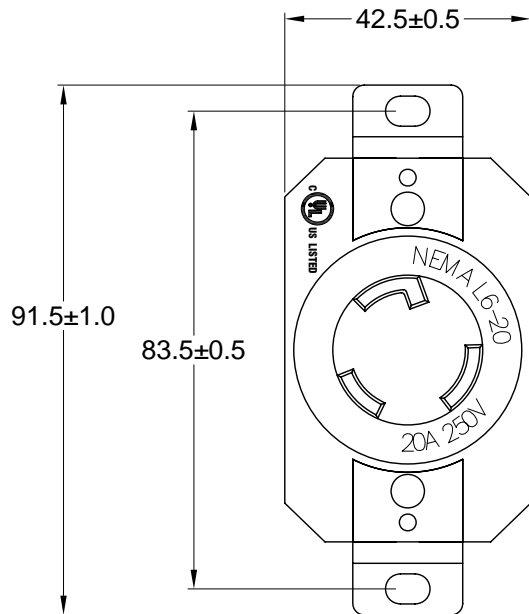

6

5

4

3

2

1

MATERIAL:

Housing: PBT, color black
Bracket: Brass
Contacts: Brass

ELECTRICAL SPECIFICATIONS:

Rated current: 20A
Rated voltage: 250VAC

APPROVALS:  LISTED

**RoHS
COMPLIANT**

REVISIONS
CHANGE
CHKG
CHECK
APPR
REV
DATE

TOLERANCE UNLESS OTHERWISE SPECIFIED	
X	± 1
X.X	± 0.4
X.XX	± 0.13
DRAWN BY	PB
CHECK BY	
APPR BY	
DATE:	12/13/10
DATE:	
DATE:	

Power Dynamics, Inc.		
Phone: 973 560-0019 Whippany, New Jersey Fax: 973 560-0076		
PART: NEMA L6-20R LOCKING RECEPTACLE		
-		
PART #: PD-L620R-B		SHEET 1 of 1
SIZE: A	ALL DIMENSIONS FOR REFERENCE ONLY	
SCALE: NTS	DIMENSIONS ARE IN MILLIMETERS	
REV:		