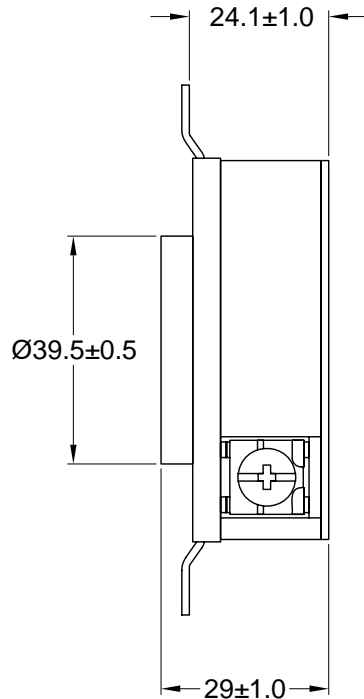

6

5

4

3

2

1

MATERIAL:

Housing: PBT, color black
Bracket: Brass
Contacts: Brass

ELECTRICAL SPECIFICATIONS:

Rated current: 20A
Rated voltage: 250VAC

APPROVALS:  LISTED

**RoHS
COMPLIANT**

REVISIONS
CHANGE
CHKG
CHECK
APPR
REV
DATE

TOLERANCE UNLESS OTHERWISE SPECIFIED	
X	± 1
X.X	± 0.4
X.XX	± 0.13
DRAWN BY	PB
CHECK BY	
APPR BY	
DATE:	12/13/10
DATE:	
DATE:	

Power Dynamics, Inc.		
Phone: 973 560-0019 Whippany, New Jersey Fax: 973 560-0076		
PART: NEMA L6-20R LOCKING RECEPTACLE		
-		
PART #: PD-L620R-B		SHEET 1 of 1
SIZE: A	ALL DIMENSIONS FOR REFERENCE ONLY	
SCALE: NTS	DIMENSIONS ARE IN MILLIMETERS	
REV:		