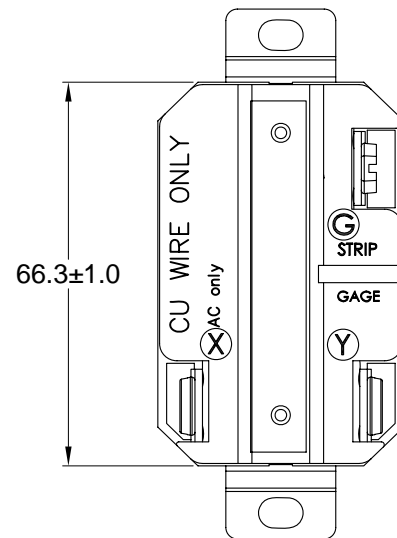

6

5

4

3

2

1

MATERIAL:

Housing: PBT, color black
Bracket: Brass
Contacts: Brass

ELECTRICAL SPECIFICATIONS:

Rated current: 20A
Rated voltage: 250VAC

APPROVALS:  LISTED

**RoHS
COMPLIANT**

REVISIONS
CHANGE
CHKG
CHECK
APPR
REV
DATE

TOLERANCE UNLESS OTHERWISE SPECIFIED	
X	± 1
X.X	± 0.4
X.XX	± 0.13
DRAWN BY	PB
CHECK BY	
APPR BY	
DATE:	12/13/10
DATE:	
DATE:	

Power Dynamics, Inc.		
Phone: 973 560-0019 Whippany, New Jersey Fax: 973 560-0076		
PART: NEMA L6-20R LOCKING RECEPTACLE		
-		
PART #: PD-L620R-B		SHEET 1 of 1
SIZE: A	ALL DIMENSIONS FOR REFERENCE ONLY	
SCALE: NTS	DIMENSIONS ARE IN MILLIMETERS	
REV:		