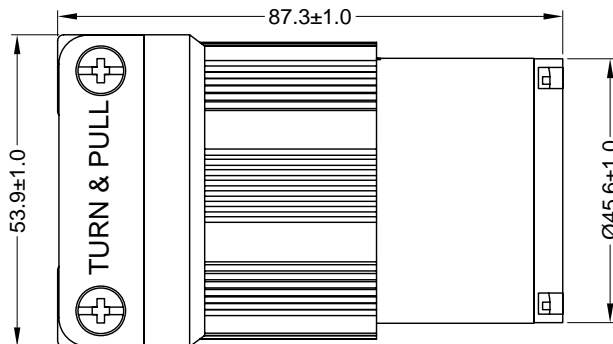

6

5

4

3

2

1

MATERIAL:

Housing & Cord Clamp: Nylon, color black
Contact Holder & Terminal Retainer: Polycarbonate
Contacts: Brass

ELECTRICAL SPECIFICATIONS:

Rated current: 30A
Rated voltage: 250VAC

APPROVALS:  **UL** _{US}
LISTED

**RoHS
COMPLIANT**

REV	DATE	CHANGE	CHKG	CHECK	APPR

REVISIONS

TOLERANCE UNLESS OTHERWISE SPECIFIED	
X	± 1
X.X	± 0.4
X.XX	± 0.13
DRAWN BY	PB
CHECK BY	
APPR BY	
DATE:	5/7/10
DATE:	
DATE:	

Power Dynamics, Inc.

Phone: 973 560-0019 Whippany, New Jersey Fax: 973 560-0076

PART: NEMA L6-30R CORD CONNECTOR
30A 250VAC; ASSEMBLY TYPE

PART #: PD-L630C-B		SHEET 1 of 1
SIZE: A	ALL DIMENSIONS FOR REFERENCE ONLY DIMENSIONS ARE IN MILLIMETERS	REV:
SCALE: NTS		