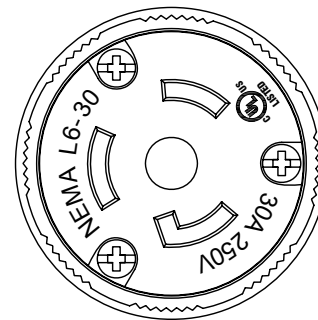

6

5

4

3

2

1

MATERIAL:

Housing & Cord Clamp: Nylon, color black
Contact Holder & Terminal Retainer: Polycarbonate
Contacts: Brass

ELECTRICAL SPECIFICATIONS:

Rated current: 30A
Rated voltage: 250VAC

APPROVALS:  **UL** _{US}
LISTED

**RoHS
COMPLIANT**

REV	DATE	CHANGE	CHKG	CHECK	APPR

REVISIONS

TOLERANCE UNLESS OTHERWISE SPECIFIED	
X	± 1
X.X	± 0.4
X.XX	± 0.13
DRAWN BY	PB
CHECK BY	
APPR BY	
DATE:	5/7/10
DATE:	
DATE:	

Power Dynamics, Inc.

Phone: 973 560-0019 Whippany, New Jersey Fax: 973 560-0076

PART: NEMA L6-30R CORD CONNECTOR
30A 250VAC; ASSEMBLY TYPE

PART #: PD-L630C-B		SHEET 1 of 1
SIZE: A	ALL DIMENSIONS FOR REFERENCE ONLY DIMENSIONS ARE IN MILLIMETERS	REV:
SCALE: NTS		