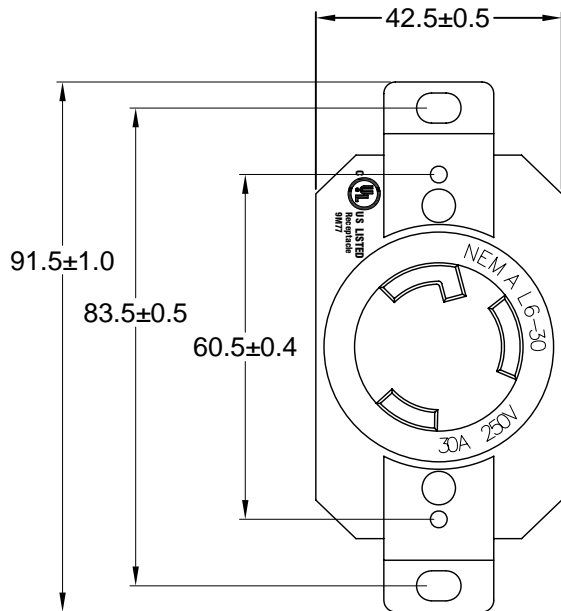

6

5

4

3

2

1

MATERIAL:

Housing: PBT, color black
Bracket: Brass
Contacts: Brass

ELECTRICAL SPECIFICATIONS:

Rated current: 30A
Rated voltage: 250VAC

APPROVALS:

**RoHS
COMPLIANT**

REVISIONS	CHANGE	CHKG	CHECK	APPR
REV	DATE			

TOLERANCE UNLESS OTHERWISE SPECIFIED	
X	± 1
X.X	± 0.4
X.XX	± 0.13
DRAWN BY	PB
CHECK BY	
APPR BY	
DATE:	12/13/10
DATE:	
DATE:	

Power Dynamics, Inc.	
Phone: 973 560-0019 Whippany, New Jersey Fax: 973 560-0076	
PART: NEMA L6-30R LOCKING RECEPTACLE	
-	
PART #: PD-L630R-B	
SIZE: A	ALL DIMENSIONS FOR REFERENCE ONLY DIMENSIONS ARE IN MILLIMETERS
SCALE: NTS	REV:
SHEET 1 of 1	