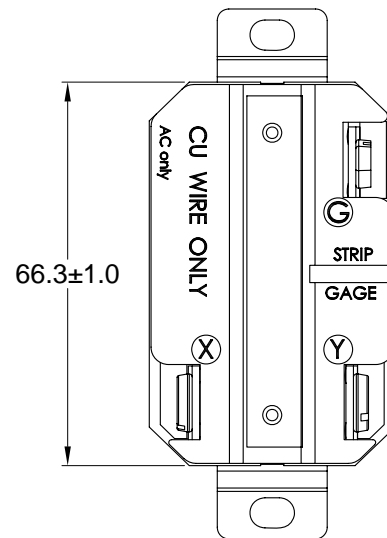

6

5

4

3

2

1

MATERIAL:

Housing: PBT, color black
Bracket: Brass
Contacts: Brass

ELECTRICAL SPECIFICATIONS:

Rated current: 30A
Rated voltage: 250VAC

APPROVALS:

**RoHS
COMPLIANT**

REVISIONS	CHANGE	CHKG	CHECK	APPR
REV	DATE			

TOLERANCE UNLESS OTHERWISE SPECIFIED	
X	± 1
X.X	± 0.4
X.XX	± 0.13
DRAWN BY	PB
CHECK BY	
APPR BY	
DATE:	12/13/10
DATE:	
DATE:	

Power Dynamics, Inc.	
Phone: 973 560-0019 Whippany, New Jersey Fax: 973 560-0076	
PART: NEMA L6-30R LOCKING RECEPTACLE	
-	
PART #: PD-L630R-B	
SIZE: A	ALL DIMENSIONS FOR REFERENCE ONLY DIMENSIONS ARE IN MILLIMETERS
SCALE: NTS	REV:
SHEET 1 of 1	