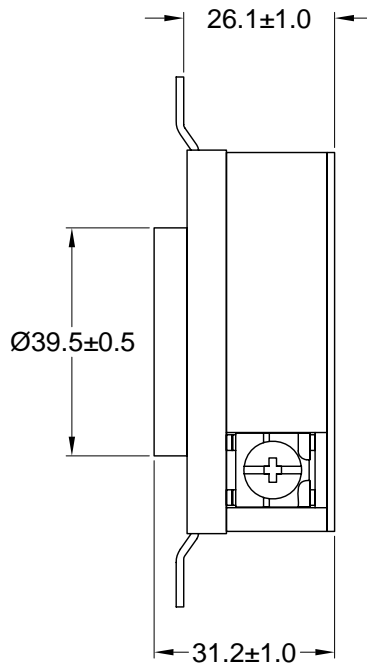

6

5

4

3

2

1

MATERIAL:

Housing: PBT, color black
Bracket: Brass
Contacts: Brass

ELECTRICAL SPECIFICATIONS:

Rated current: 30A
Rated voltage: 250VAC

APPROVALS:

**RoHS
COMPLIANT**

REVISIONS	CHANGE	CHKG	CHECK	APPR
REV	DATE			

TOLERANCE UNLESS OTHERWISE SPECIFIED	
X	± 1
X.X	± 0.4
X.XX	± 0.13
DRAWN BY	PB
CHECK BY	
APPR BY	
DATE:	12/13/10
DATE:	
DATE:	

Power Dynamics, Inc.	
Phone: 973 560-0019 Whippany, New Jersey Fax: 973 560-0076	
PART: NEMA L6-30R LOCKING RECEPTACLE	
-	
PART #: PD-L630R-B	
SIZE: A	ALL DIMENSIONS FOR REFERENCE ONLY DIMENSIONS ARE IN MILLIMETERS
SCALE: NTS	REV:
SHEET 1 of 1	