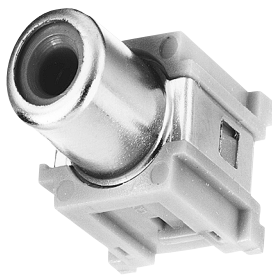

X=color

RCA-151X