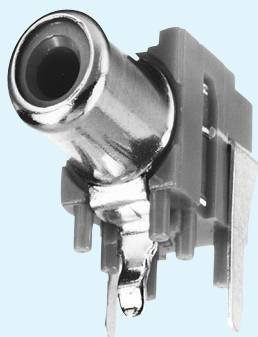

X=color

RCA-031X