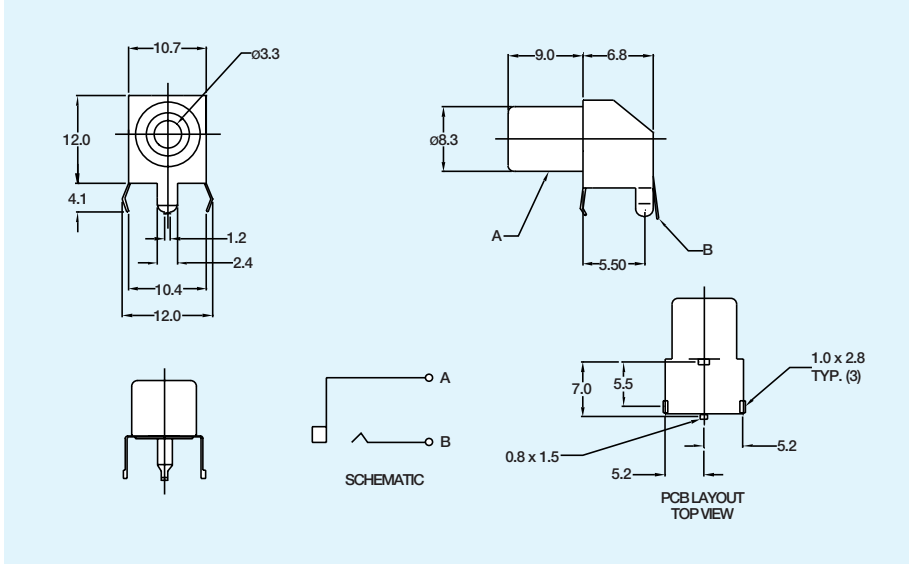

X=color

RCA-061X