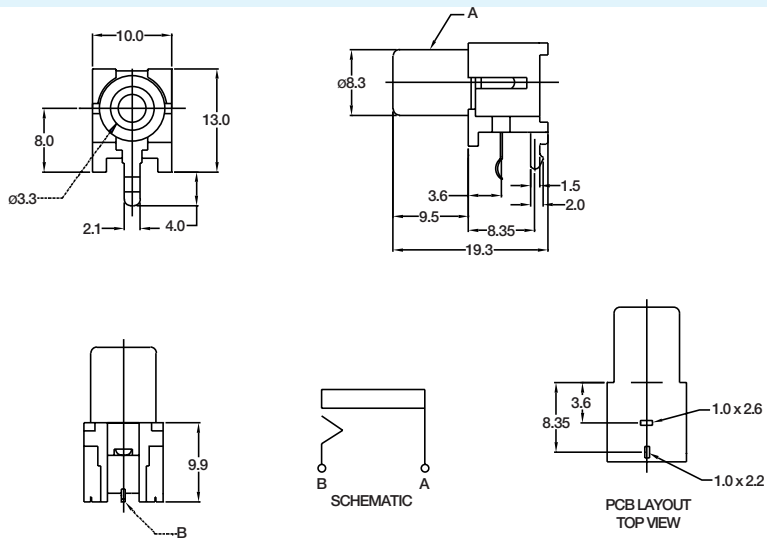

RCA Jacks

RCA-011X