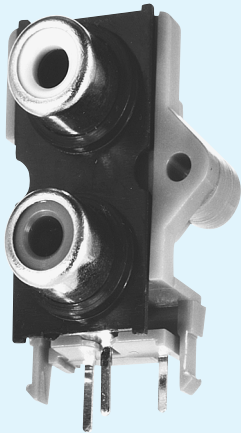

Multiple Port RCA Jacks

RCA-072XX

XX=color (top/bottom)