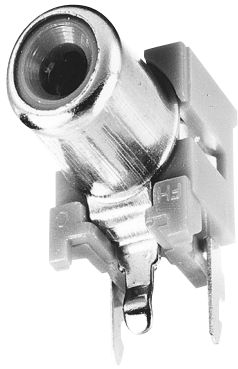

RCA Jacks

RCA-041X