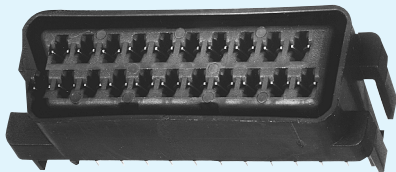

S.C.A.R.T.

EI-023

EI-024

Specifications subject to change without notice. Dimensions in mm.

145 Algonquin Parkway, Whippany, NJ 07981 • 973-560-0019 • FAX: 973-560-0076
e-mail: sales@powerdynamics.com • www.powerdynamics.com

PDI®
Power Dynamics, Inc.

RCA/S.C.A.R.T. CONNECTORS

15