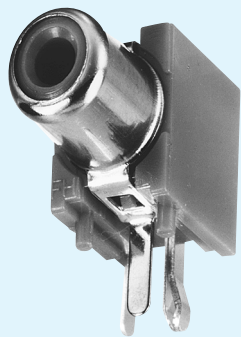

X=color

RCA-021X