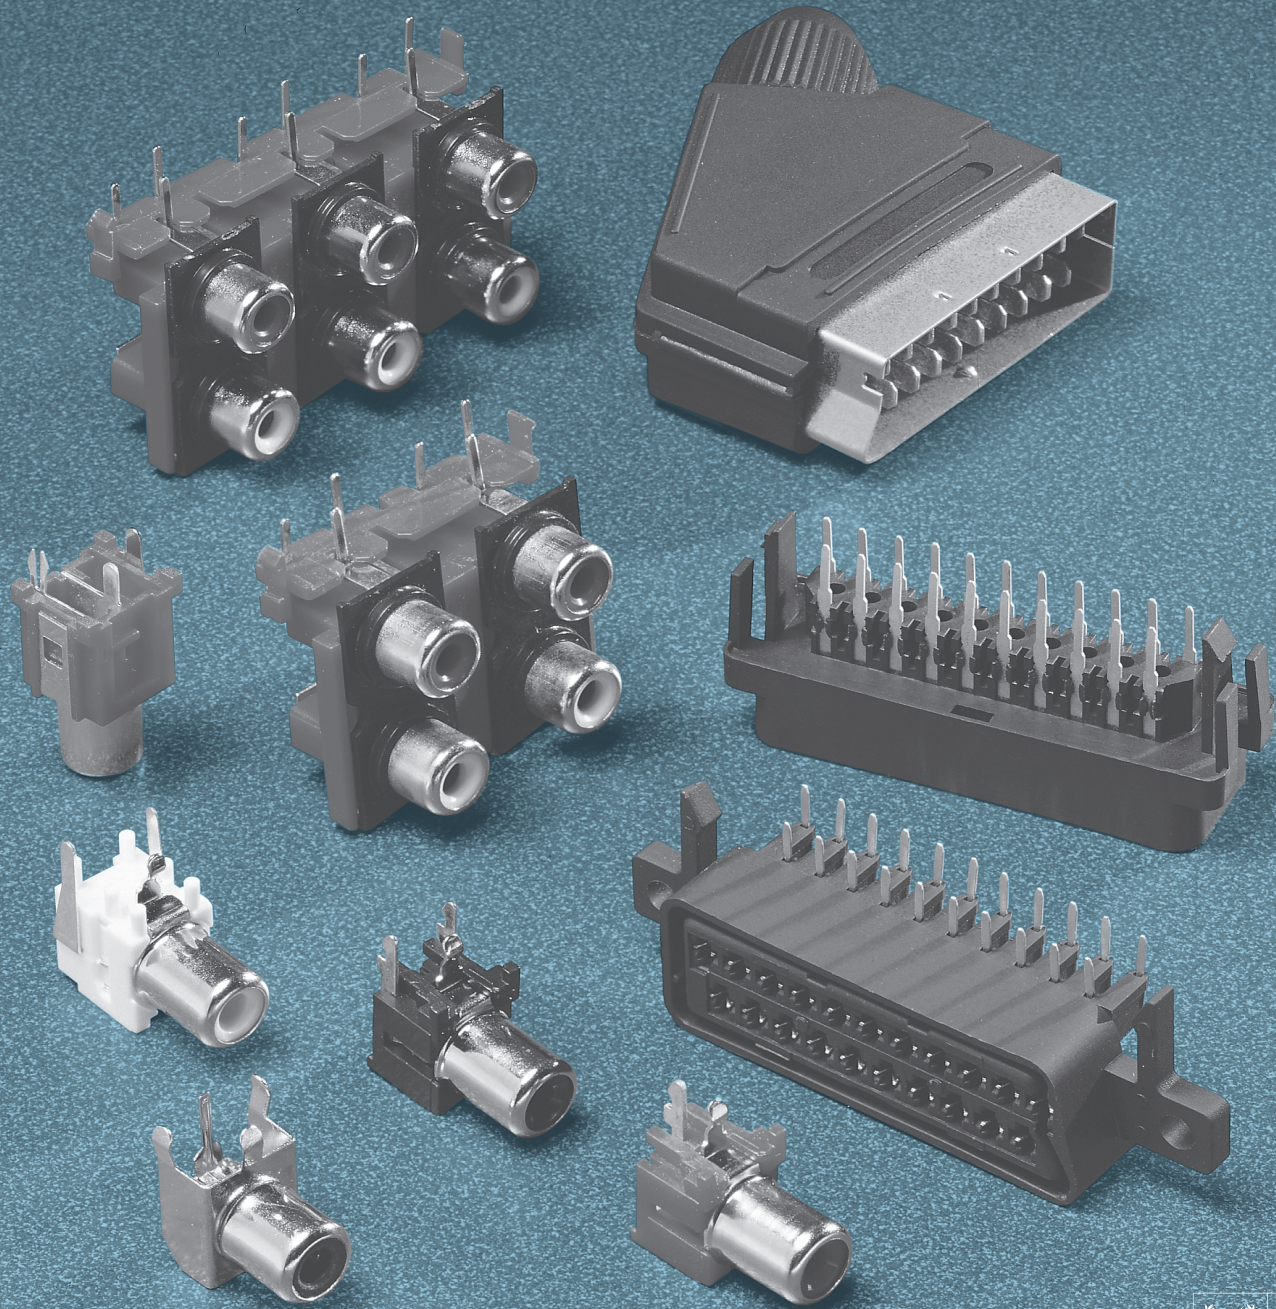

R.C.A./S.C.A.R.T. CONNECTORS

Power Dynamics R.C.A. and S.C.A.R.T. connectors are widely used for audio and video applications. PDI offers many mounting configurations and colors that satisfy current standards.

PDI[®]
Power Dynamics, Inc.

EXAMPLE & ORDERING CODE

RCA - 011 W -

BODY STYLE:
SEE CATALOG PAGES 191-193

COLOR:	BLACK	= B
	RED	= R
	WHITE	= W
	YELLOW	= Y
	ORANGE	= N
	WHITE/RED (TOP/BOTTOM)	= WR

PLATING:	NICKEL, SILVER	= BLANK
	GOLD FLASH	= G