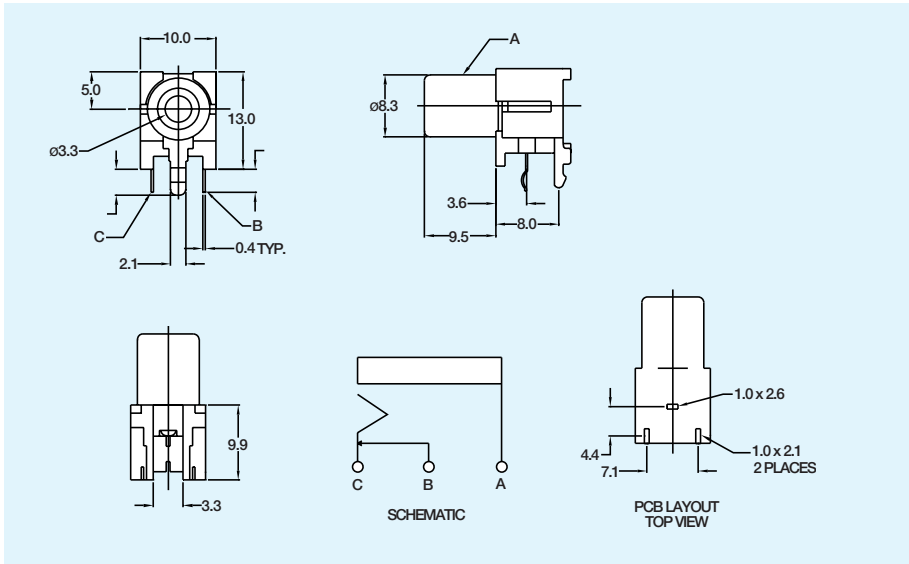

RCA Jacks

RCA-041X