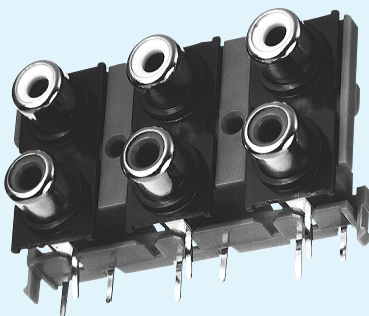

Multiple Port RCA Jacks

RCA-072XX

XX=color (top/bottom)

RCA-084XX

XX=color (top/bottom)

RCA-096XX

XX=color (top/bottom)

Specifications subject to change without notice. Dimensions in mm.