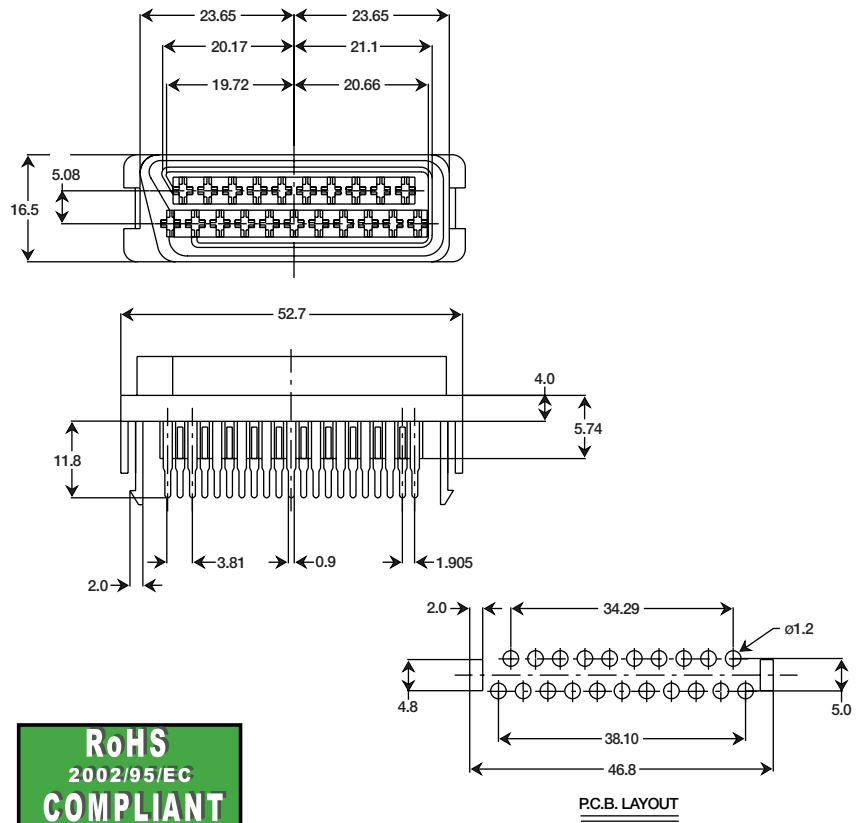

S.C.A.R.T.

EI-023

EI-024

Specifications subject to change without notice. Dimensions in mm.

145 Algonquin Parkway, Whippany, NJ 07981 • 973-560-0019 • FAX: 973-560-0076
e-mail: sales@powerdynamics.com • www.powerdynamics.com

PDI®
Power Dynamics, Inc.

RCA/S.C.A.R.T. CONNECTORS

15