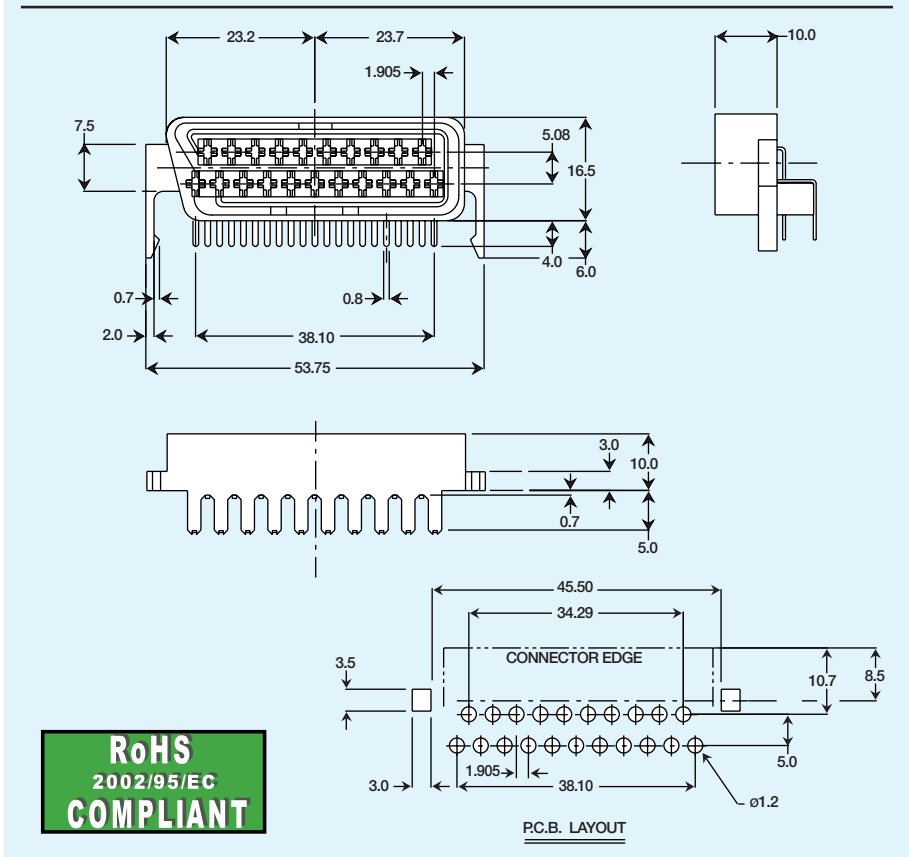

Specifications subject to change without notice. Dimensions in mm.

145 Algonquin Parkway, Whippany, NJ 07981 • 973-560-0019 • FAX: 973-560-0076
e-mail: sales@powerdynamics.com • www.powerdynamics.com