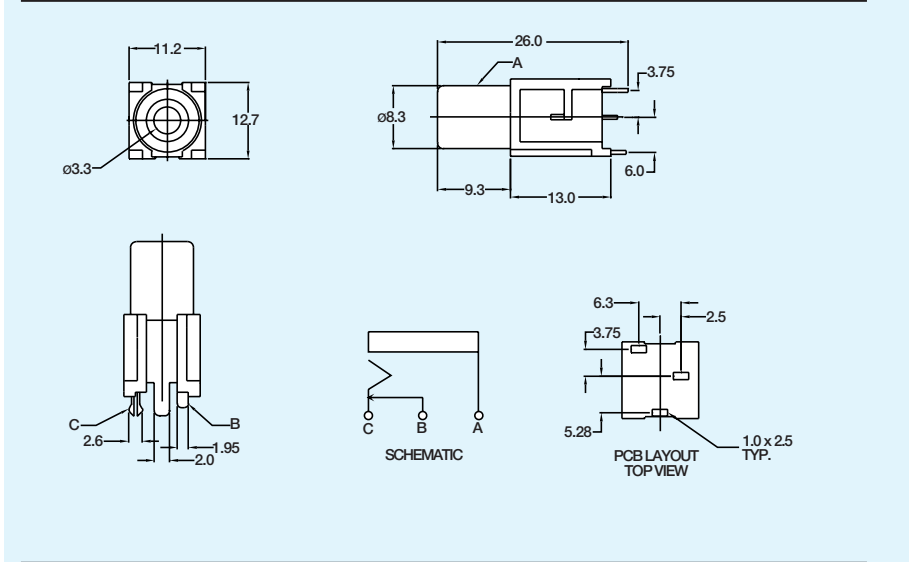

X=color

RCA-151X