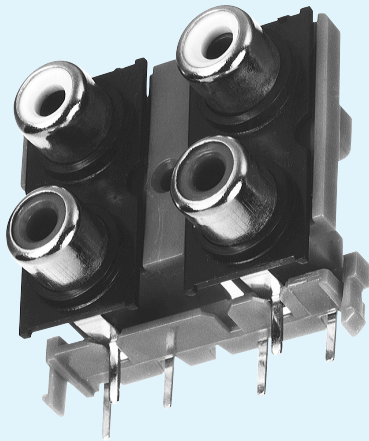

Multiple Port RCA Jacks

RCA-072XX

XX=color (top/bottom)

RCA-084XX

XX=color (top/bottom)

RCA-096XX

XX=color (top/bottom)

Specifications subject to change without notice. Dimensions in mm.