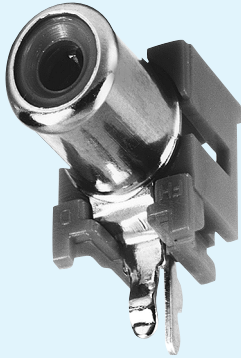

RCA Jacks

RCA-011X