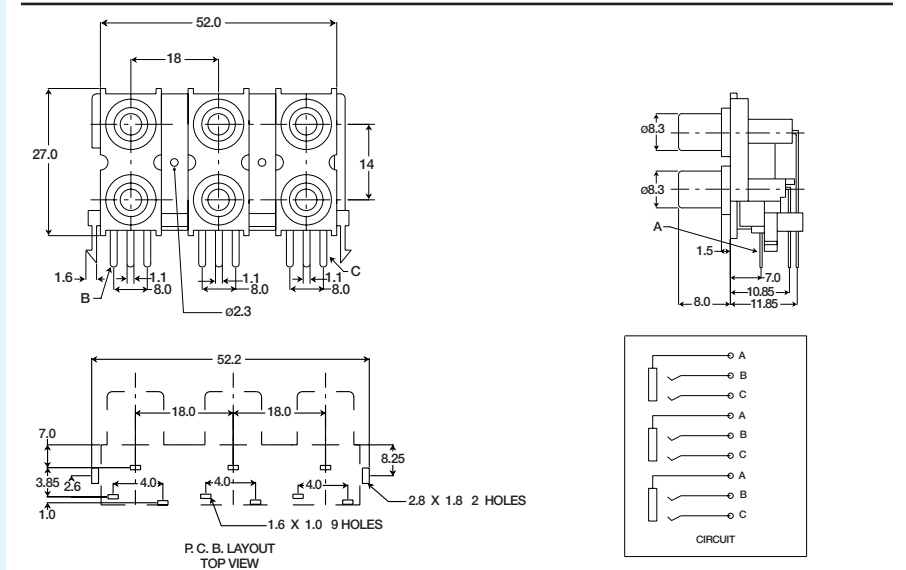

Multiple Port RCA Jacks

RCA-072XX

XX=color (top/bottom)

RCA-084XX

XX=color (top/bottom)

RCA-096XX

XX=color (top/bottom)

Specifications subject to change without notice. Dimensions in mm.