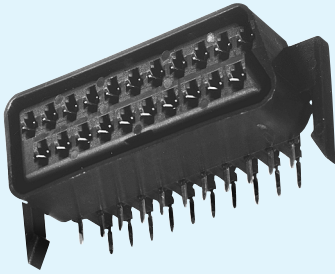

S.C.A.R.T.

EI-023