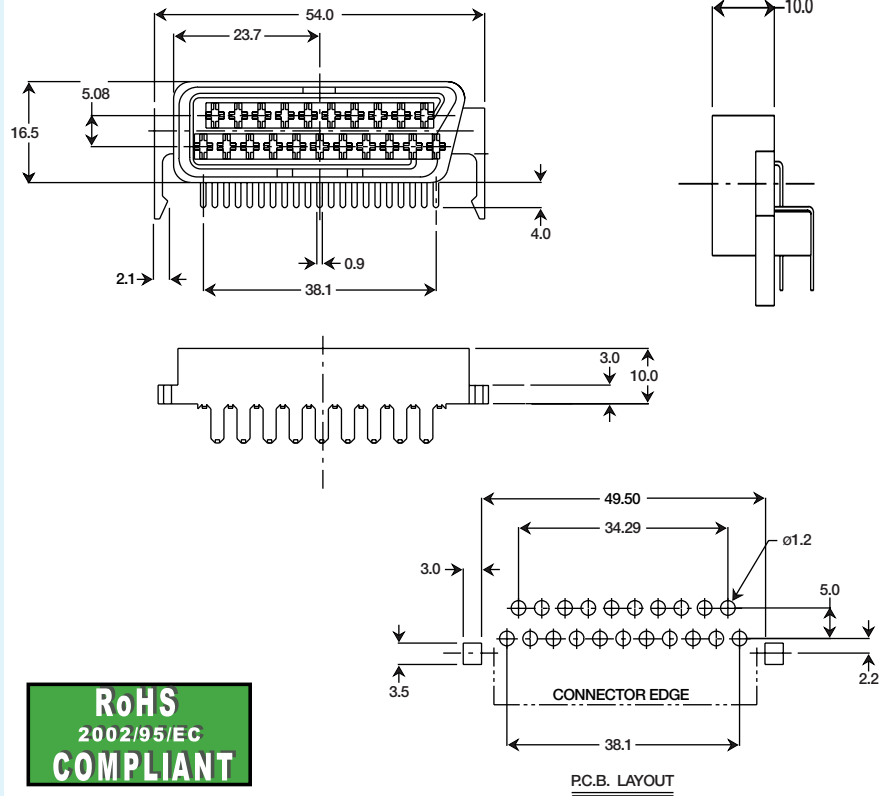

S.C.A.R.T.

EI-023