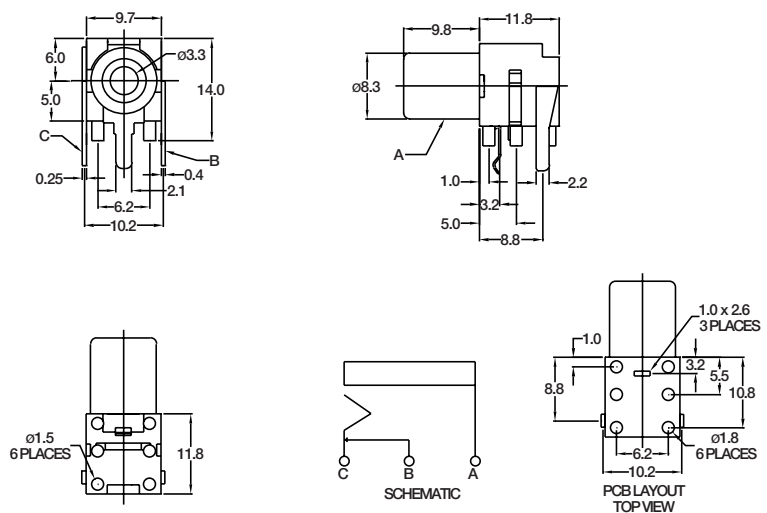

X=color

RCA-031X