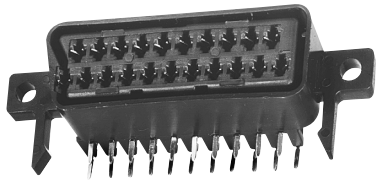

S.C.A.R.T.

EI-021