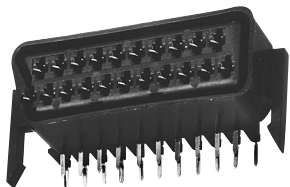

EI-022

Specifications subject to change without notice. Dimensions in mm.