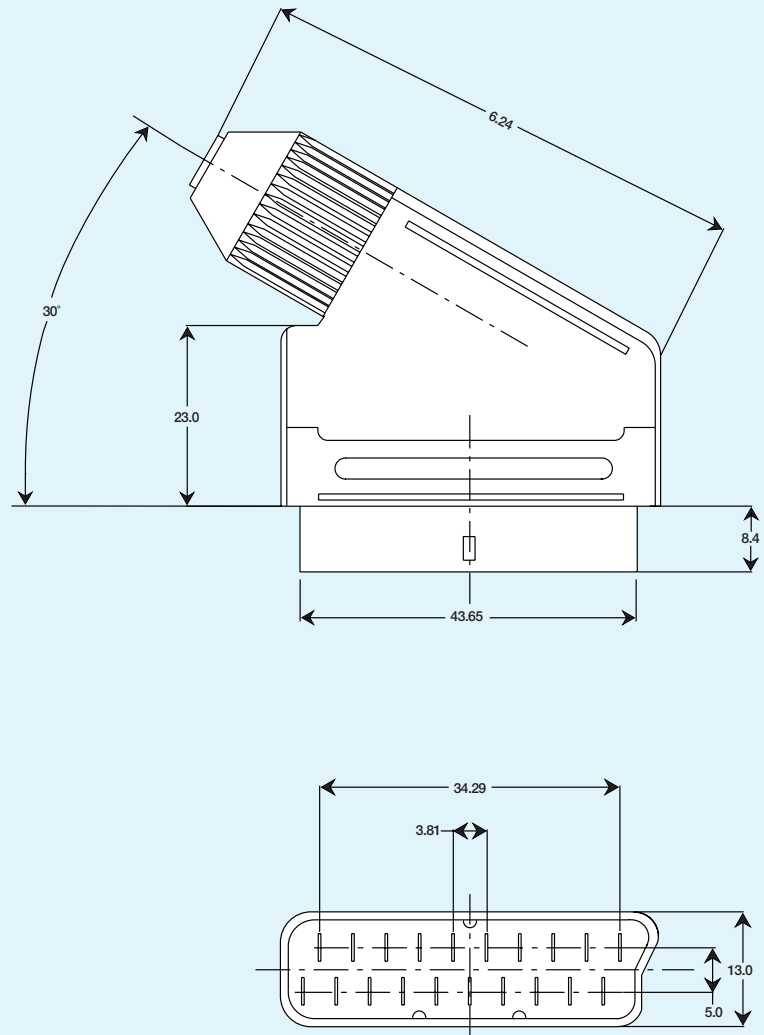

S.C.A.R.T. Plug

SP-021

RoHS
2002/95/EC
COMPLIANT

Specifications subject to change without notice. Dimensions in mm.

145 Algonquin Parkway, Whippany, NJ 07981 • 973-560-0019 • FAX: 973-560-0076
e-mail: sales@powerdynamics.com • www.powerdynamics.com