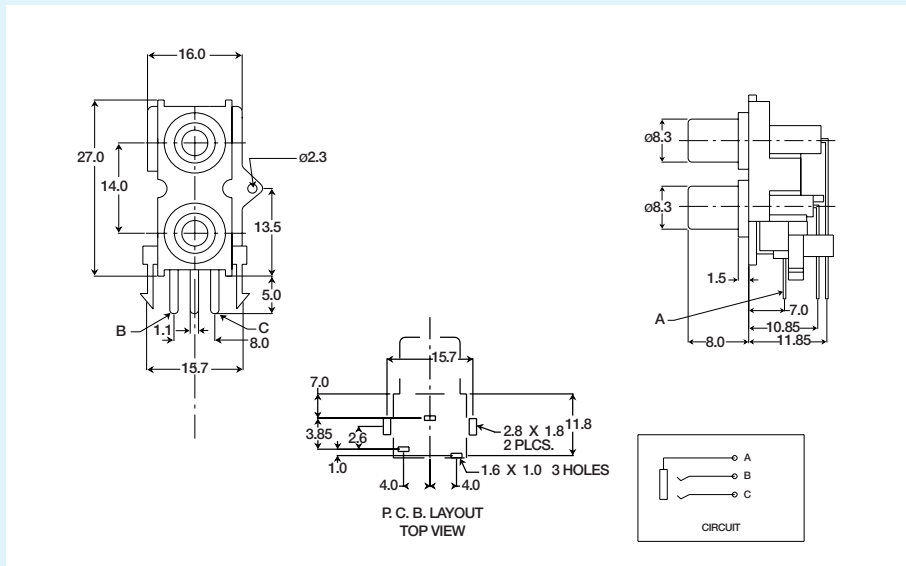

Multiple Port RCA Jacks

RCA-072XX

XX=color (top/bottom)

RCA-084XX

XX=color (top/bottom)

RCA-096XX

XX=color (top/bottom)

Specifications subject to change without notice. Dimensions in mm.