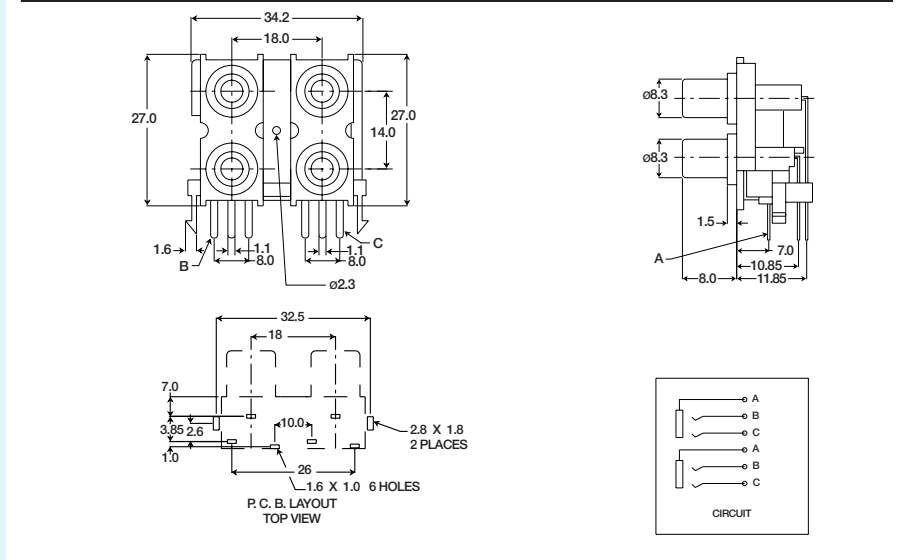

Multiple Port RCA Jacks

RCA-072XX

XX=color (top/bottom)

RCA-084XX

XX=color (top/bottom)

RCA-096XX

XX=color (top/bottom)

Specifications subject to change without notice. Dimensions in mm.