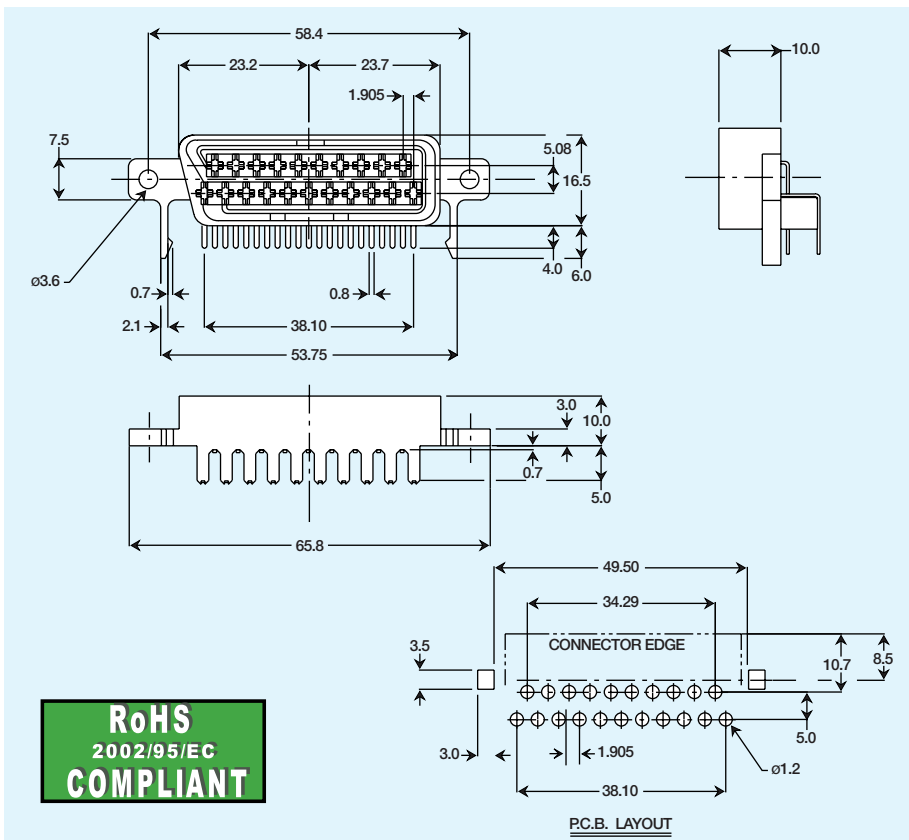

S.C.A.R.T.

EI-021

EI-022