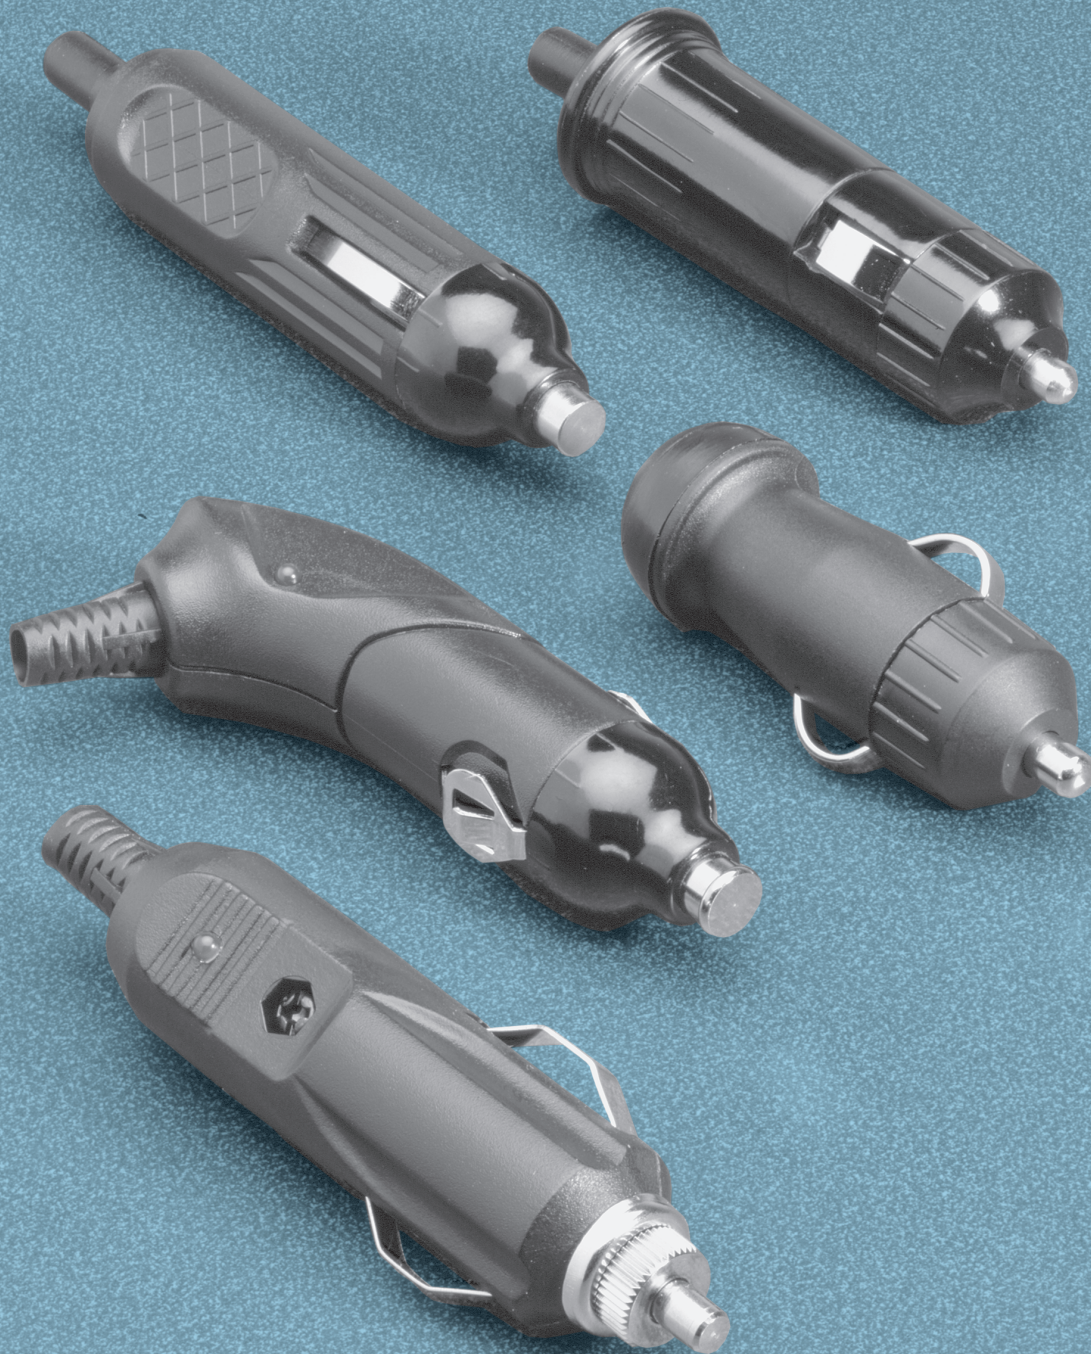

PLUGS FOR PORTABILITY™

Power Dynamics offers the industry's most extensive range of durable Plugs for Portability™. Options include integral finger grips that permit ease of insertion and extraction, fused and non-fused versions, green and red LED indicators, and female sockets. All adapters are also available with or without custom cordage and mating connectors. Custom assemblies welcomed.