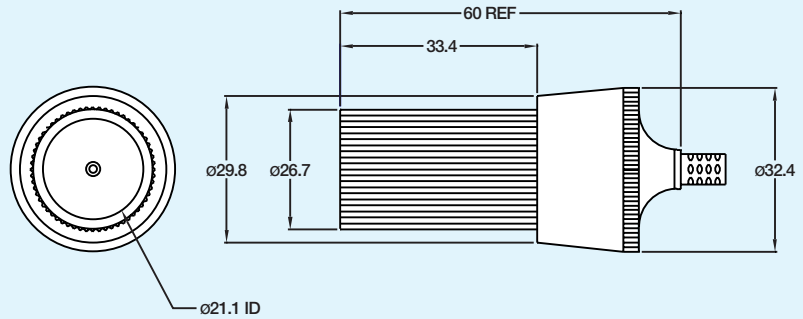

PDI®
Power Dynamics, Inc.

Plugs for Portability

RoHS
2002/95/EC
COMPLIANT

CAS-0001

Custom cords available

C-14R (Red LED)
C-14G (Green LED)

Custom cords available

C-15