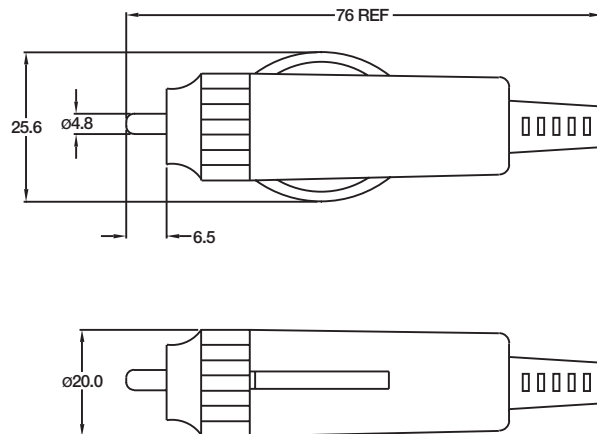

Plugs for Portability

RoHS
2002/95/EC
COMPLIANT

C-29

Custom cords available

C-38R (Red LED)
C-38G (Green LED)
C-40 (No LED)

Custom cords available

C-39

Custom cords available