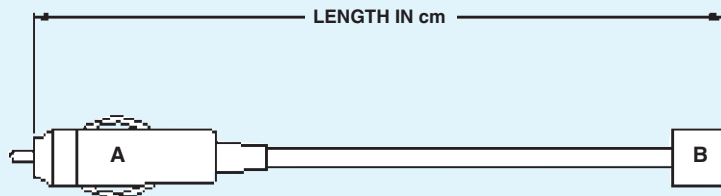

PDI[®]
Power Dynamics, Inc.

PLUGS FOR PORTABILITY

16

Plugs for Portability

RoHS
2002/95/EC
COMPLIANT

C-41

Custom cords available

PLUG FOR PORTABILITY ASSEMBLY