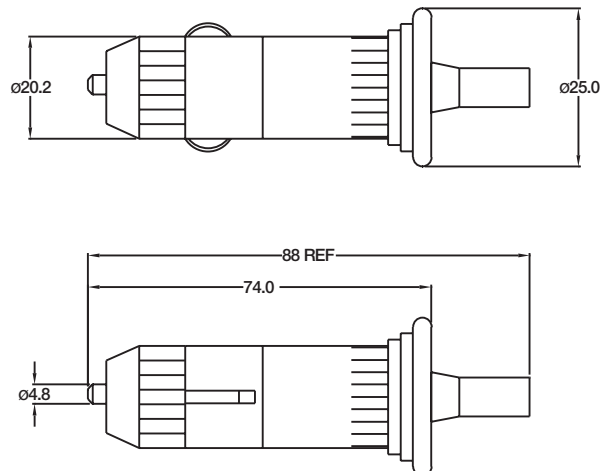

Plugs for Portability

RoHS
2002/95/EC
COMPLIANT

C-29

Custom cords available

C-38R (Red LED)
C-38G (Green LED)
C-40 (No LED)

Custom cords available

C-39

Custom cords available