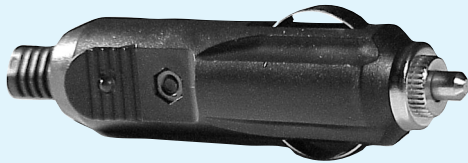

Plugs for Portability

RoHS
2002/95/EC
COMPLIANT

C-29

Custom cords available

C-38R (Red LED)
C-38G (Green LED)
C-40 (No LED)

Custom cords available

C-39

Custom cords available