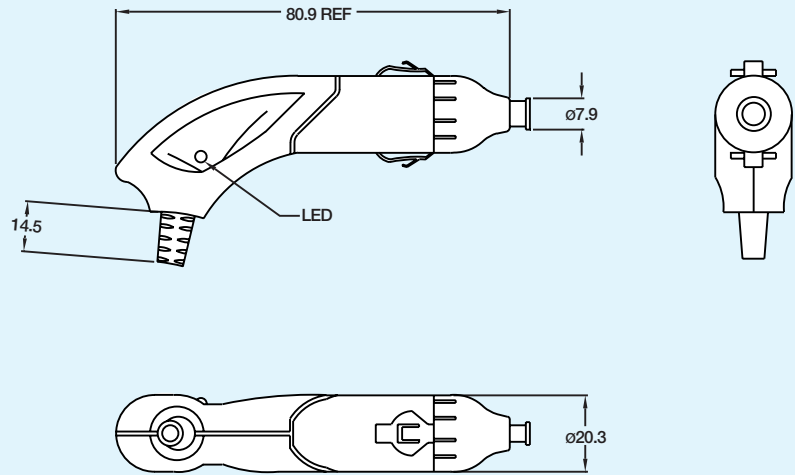

PDI®
Power Dynamics, Inc.

Plugs for Portability

RoHS
2002/95/EC
COMPLIANT

CAS-0001

Custom cords available

C-14R (Red LED)
C-14G (Green LED)

Custom cords available

C-15