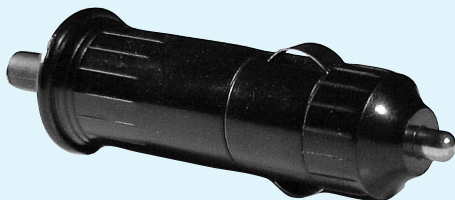

PLUGS FOR PORTABILITY™

Power Dynamics offers the industry's most extensive range of durable Plugs for Portability™. Options include integral finger grips that permit ease of insertion and extraction, fused and non-fused versions, green and red LED indicators, and female sockets. All adapters are also available with or without custom cordage and mating connectors. Custom assemblies welcomed.

Plugs for Portability

RoHS
2002/95/EC
COMPLIANT

C-29

Custom cords available

C-38R (Red LED)
C-38G (Green LED)
C-40 (No LED)

Custom cords available

C-39

Custom cords available