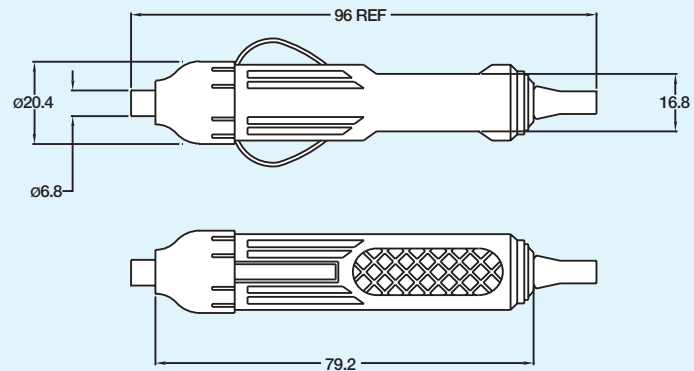

Specifications subject to change without notice. Dimensions in mm.
See page 314 for custom cordage.

145 Algonquin Parkway, Whippany, NJ 07981 • 973-560-0019 • FAX: 973-560-0076
e-mail: sales@powerdynamics.com • www.powerdynamics.com