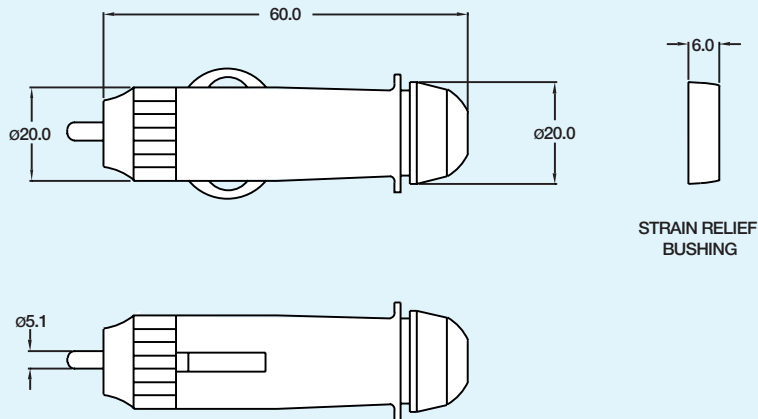

PDI[®]
Power Dynamics, Inc.

PLUGS FOR PORTABILITY

16

Plugs for Portability

RoHS
2002/95/EC
COMPLIANT

C-41

Custom cords available

PLUG FOR PORTABILITY ASSEMBLY