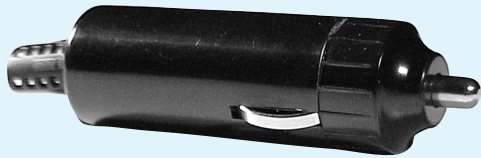

PLUGS FOR PORTABILITY™

Power Dynamics offers the industry's most extensive range of durable Plugs for Portability™. Options include integral finger grips that permit ease of insertion and extraction, fused and non-fused versions, green and red LED indicators, and female sockets. All adapters are also available with or without custom cordage and mating connectors. Custom assemblies welcomed.

Plugs for Portability

RoHS
2002/95/EC
COMPLIANT

C-29

Custom cords available

C-38R (Red LED)
C-38G (Green LED)
C-40 (No LED)

Custom cords available

C-39

Custom cords available