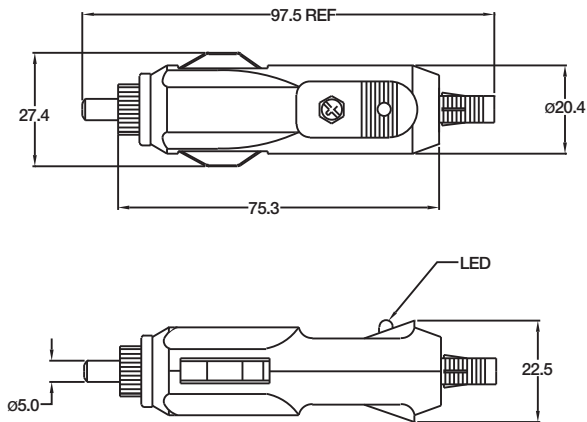

Plugs for Portability

RoHS
2002/95/EC
COMPLIANT

C-29

Custom cords available

C-38R (Red LED)
C-38G (Green LED)
C-40 (No LED)

Custom cords available

C-39

Custom cords available