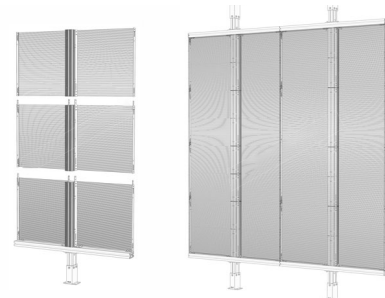

Assembling cabinet
Easy and quick installation

Benefits

- Easy and quick installation, saving time and labour costs
- Frameless design guarantees high level of transparency

Specifications

Model	P2.6	P3.3	P3.9	P3.9
LED	SMD1515	SMD1515	SMD1515	SMD1921
Resolution	67454 dot/m ²	42630 dot/m ²	32768 dot/m ²	32768 dot/m ²
Pixel Pitch	2.61mm x 5.68mm	3.38mm x 6.94mm	3.9mm x 7.8mm	3.9mm x 7.8mm
Cabinet Size	1313mm x 500mm	1313mm x 500mm	1313mm x 500mm	1313mm x 500mm
Cabinet Resolution	312/384/504 × 88	240/296/388 × 72	208/256/336 × 64	208/256/336 × 64
Brightness	4500 - 5000 cd/m ²	4500 - 5000 cd/m ²	4500 - 5000 cd/m ²	4500 - 5000 cd/m ²
Transparency	> 72%	> 78%	> 80%	> 74%